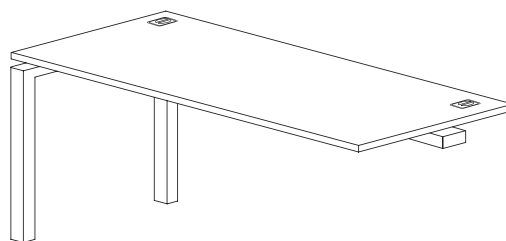

Rectangular Desks 1600 deep - Add-on

Model	Dimensions	Price
BBA2216	2200x730mm high	£255
BBA2016	2000x730mm high	£245
BBA1816	1800x730mm high	£235
BBA1616	1600x730mm high	£225
BBA1416	1400x730mm high	£215
BBA1216	1200x730mm high	£205
BBA1016	1000x730mm high	£195
BBA8016	800x730mm high	£185

Rectangular Desks 600 deep

Model	Dimensions	Price
BB2060	2000x730mm high	£165
BB1860	1800x730mm high	£159
BB1660	1600x730mm high	£155
BB1460	1400x730mm high	£149
BB1260	1200x730mm high	£145
BB1060	1000x730mm high	£139

Rectangular Desks 600 deep - Add-on

Model	Dimensions	Price
BBA2060	2000x730mm high	£129
BBA1860	1800x730mm high	£125
BBA1660	1600x730mm high	£119
BBA1460	1400x730mm high	£115
BBA1260	1200x730mm high	£109
BBA1060	1000x730mm high	£105

Rectangular Desks 1200 deep

Model	Dimensions	Price
BB2012	2000x730mm high	£289
BB1812	1800x730mm high	£279
BB1612	1600x730mm high	£269
BB1412	1400x730mm high	£259
BB1212	1200x730mm high	£249
BB1012	1000x730mm high	£239

Rectangular Desks 1200 deep - Add-on

Model	Dimensions	Price
BBA2012	2000x730mm high	£239
BBA1812	1800x730mm high	£229
BBA1612	1600x730mm high	£219
BBA1412	1400x730mm high	£209
BBA1212	1200x730mm high	£199
BBA1012	1000x730mm high	£189

Desktop Finishes