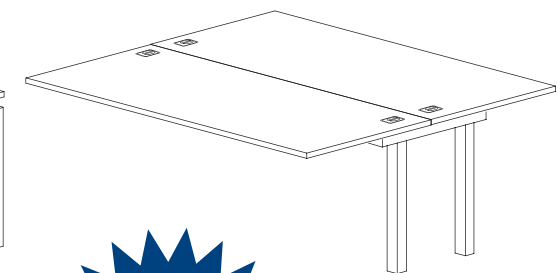

Rectangular Desks 1600 deep - Add-on

Model	Dimensions	Price
BBA2216	2200x730mm high	£255
BBA2016	2000x730mm high	£245
BBA1816	1800x730mm high	£235
BBA1616	1600x730mm high	£225
BBA1416	1400x730mm high	£215
BBA1216	1200x730mm high	£205
BBA1016	1000x730mm high	£195
BBA8016	800x730mm high	£185

Rectangular Desks 600 deep

Model	Dimensions	Price
BB2060	2000x730mm high	£165
BB1860	1800x730mm high	£159
BB1660	1600x730mm high	£155
BB1460	1400x730mm high	£149
BB1260	1200x730mm high	£145
BB1060	1000x730mm high	£139

Rectangular Desks 600 deep - Add-on

Model	Dimensions	Price
BBA2060	2000x730mm high	£129
BBA1860	1800x730mm high	£125
BBA1660	1600x730mm high	£119
BBA1460	1400x730mm high	£115
BBA1260	1200x730mm high	£109
BBA1060	1000x730mm high	£105

Rectangular Desks 1200 deep

Model	Dimensions	Price
BB2012	2000x730mm high	£289
BB1812	1800x730mm high	£279
BB1612	1600x730mm high	£269
BB1412	1400x730mm high	£259
BB1212	1200x730mm high	£249
BB1012	1000x730mm high	£239

Rectangular Desks 1200 deep - Add-on

Model	Dimensions	Price
BBA2012	2000x730mm high	£239
BBA1812	1800x730mm high	£229
BBA1612	1600x730mm high	£219
BBA1412	1400x730mm high	£209
BBA1212	1200x730mm high	£199
BBA1012	1000x730mm high	£189

Desktop Finishes