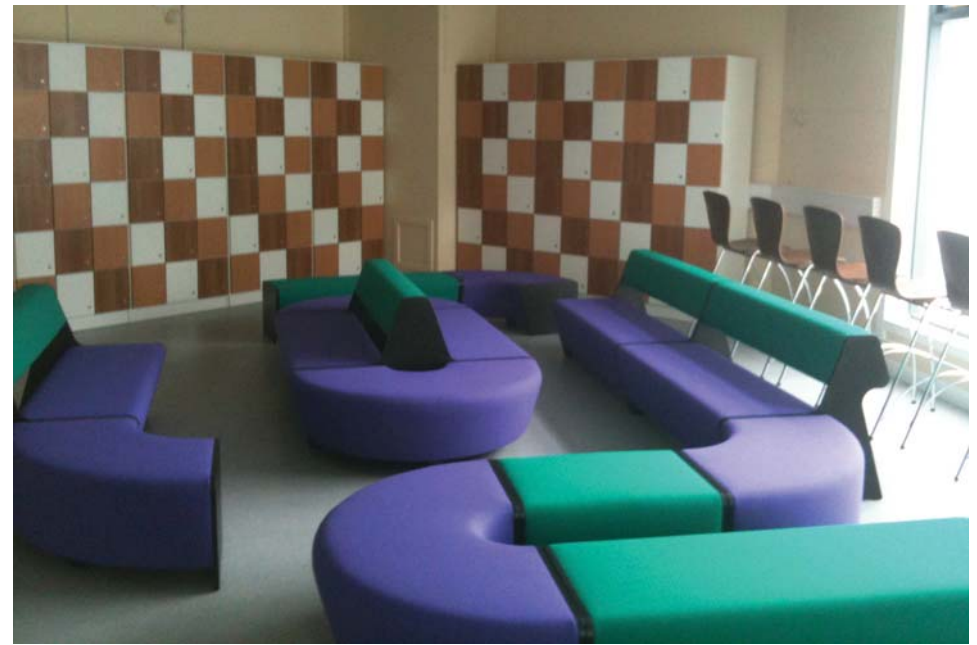

ACADEMY BESPOKE LOCKERS AND KITCHEN CABINETS