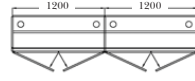

TU16
£1,265.00