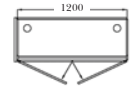

TU16
£1,265.00