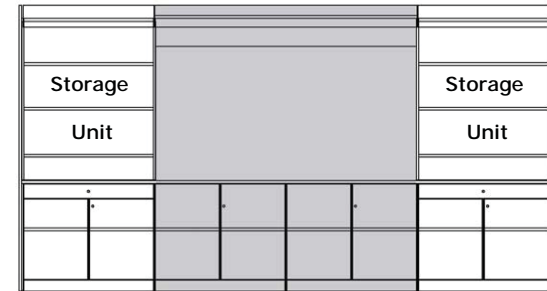

ACADEMY PRESENTATION AND STORAGE WALL

Teacherwall is made in three sections:
The Teaching Unit (TU) and
2 x Side Storage Units (SU)
Choose from our range of sizes
to suit your classroom
Dry wipe boards included in price