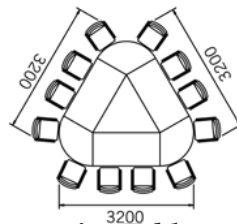

Boardroom Alternative Tables

Model	Dimensions	Ileg	Column	Single	Panel
UBA42W	1400dia	-	£1717	£1717	-

Boardroom Alternative Tables

Model	Dimensions	Ileg	Column	Single	Panel
UBA32K	1400dia	-	£1653	£1653	-