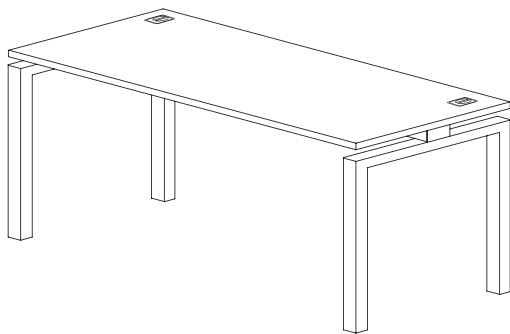

Rectangular Desks 1600 deep - Add-on

Model	Dimensions	Price
BBA2216	2200x730mm high	£255
BBA2016	2000x730mm high	£245
BBA1816	1800x730mm high	£235
BBA1616	1600x730mm high	£225
BBA1416	1400x730mm high	£215
BBA1216	1200x730mm high	£205
BBA1016	1000x730mm high	£195
BBA8016	800x730mm high	£185

Rectangular Desks 600 deep

Model	Dimensions	Price
BB2060	2000x730mm high	£165
BB1860	1800x730mm high	£159
BB1660	1600x730mm high	£155
BB1460	1400x730mm high	£149
BB1260	1200x730mm high	£145
BB1060	1000x730mm high	£139

Rectangular Desks 600 deep - Add-on

Model	Dimensions	Price
BBA2060	2000x730mm high	£129
BBA1860	1800x730mm high	£125
BBA1660	1600x730mm high	£119
BBA1460	1400x730mm high	£115
BBA1260	1200x730mm high	£109
BBA1060	1000x730mm high	£105

Rectangular Desks 1200 deep

Model	Dimensions	Price
BB2012	2000x730mm high	£289
BB1812	1800x730mm high	£279
BB1612	1600x730mm high	£269
BB1412	1400x730mm high	£259
BB1212	1200x730mm high	£249
BB1012	1000x730mm high	£239

Rectangular Desks 1200 deep - Add-on

Model	Dimensions	Price
BBA2012	2000x730mm high	£239
BBA1812	1800x730mm high	£229
BBA1612	1600x730mm high	£219
BBA1412	1400x730mm high	£209
BBA1212	1200x730mm high	£199
BBA1012	1000x730mm high	£189

Desktop Finishes