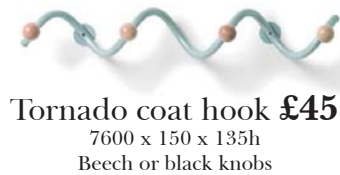

## Quarto Locker

Model	Dimensions	Single
513045QU	512x300x450mm H	£42

**Tornado coat hook £45**  
7600 x 150 x 135h  
Beech or black knobs

**Nautilus Coat hook £49**  
705 x 45 x 520h

**Tataki Coat hook £49**  
705 x 45 x 520h