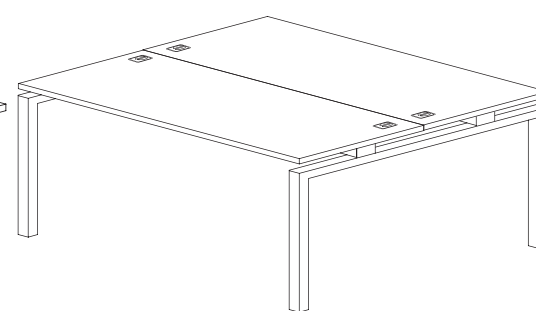

Rectangular Desks 1600 deep - Add-on

Model	Dimensions	Price
BBA2216	2200x730mm high	£255
BBA2016	2000x730mm high	£245
BBA1816	1800x730mm high	£235
BBA1616	1600x730mm high	£225
BBA1416	1400x730mm high	£215
BBA1216	1200x730mm high	£205
BBA1016	1000x730mm high	£195
BBA8016	800x730mm high	£185

Rectangular Desks 600 deep

Model	Dimensions	Price
BB2060	2000x730mm high	£165
BB1860	1800x730mm high	£159
BB1660	1600x730mm high	£155
BB1460	1400x730mm high	£149
BB1260	1200x730mm high	£145
BB1060	1000x730mm high	£139

Rectangular Desks 600 deep - Add-on

Model	Dimensions	Price
BBA2060	2000x730mm high	£129
BBA1860	1800x730mm high	£125
BBA1660	1600x730mm high	£119
BBA1460	1400x730mm high	£115
BBA1260	1200x730mm high	£109
BBA1060	1000x730mm high	£105

Rectangular Desks 1200 deep

Model	Dimensions	Price
BB2012	2000x730mm high	£289
BB1812	1800x730mm high	£279
BB1612	1600x730mm high	£269
BB1412	1400x730mm high	£259
BB1212	1200x730mm high	£249
BB1012	1000x730mm high	£239

Rectangular Desks 1200 deep - Add-on

Model	Dimensions	Price
BBA2012	2000x730mm high	£239
BBA1812	1800x730mm high	£229
BBA1612	1600x730mm high	£219
BBA1412	1400x730mm high	£209
BBA1212	1200x730mm high	£199
BBA1012	1000x730mm high	£189

Desktop Finishes