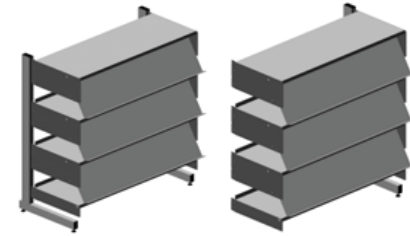

## Library Single Sided Flat Shelving

Model	Dimensions	Starter	Add-On
S123075	750x300x1200h	£172	£131
S123090	900x300x1200h	£182	£142
S153075	750x300x1500h	£197	£152
S153090	900x300x1500h	£209	£166
S183075	750x300x1800h	£222	£175
S183090	900x300x1800h	£236	£188
S213075	750x300x2100h	£257	£205
S213090	900x300x2100h	£274	£223

## Library Double Sided Flat Shelving

Model	Dimensions	Starter	Add-On
D123075	750x300x1200h	£172	£131
D123090	900x300x1200h	£182	£142
D153075	750x300x1500h	£197	£152
D153090	900x300x1500h	£209	£166
D183075	750x300x1800h	£222	£175
D183090	900x300x1800h	£236	£188
D213075	750x300x2100h	£257	£205
D213090	900x300x2100h	£274	£223

## Library Single Sided Display Shelving

Model	Dimensions	Starter	Add-On
SD122575	750x250x1200h	£170	£131
SD122590	900x250x1200h	£184	£143
SD152575	750x250x1500h	£196	£152
SD152590	900x250x1500h	£211	£168
SD182575	750x250x1800h	£222	£175
SD182590	900x250x1800h	£239	£192
SD212575	750x250x2100h	£257	£206
SD212590	900x250x2100h	£277	£227

## Library Double Sided Display Shelving

Model	Dimensions	Starter	Add-On
DD122575	750x250x1200h	£170	£131
DD122590	900x250x1200h	£184	£143
DD152575	750x250x1500h	£196	£152
DD152590	900x250x1500h	£211	£168
DD182575	750x250x1800h	£222	£175
DD182590	900x250x1800h	£239	£192
DD212575	750x250x2100h	£257	£206
DD212590	900x250x2100h	£277	£227