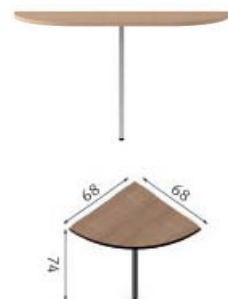

Radial desk, panel ends

Model	Dimensions	Price
BR05L	1370x1000x740mm high	£125
BR05R	1370x1000x740mm high	£125
BR06L	1600x1000x740mm high	£105
BR06R	1600x1000x740mm high	£105

Desk Extension

Model	Dimensions	Price
DB02	1360x400x740mm high	£32
DK02	1600x400x740mm high	£70

Desk Linking Unit

DB01	680x680x740mm high	£26