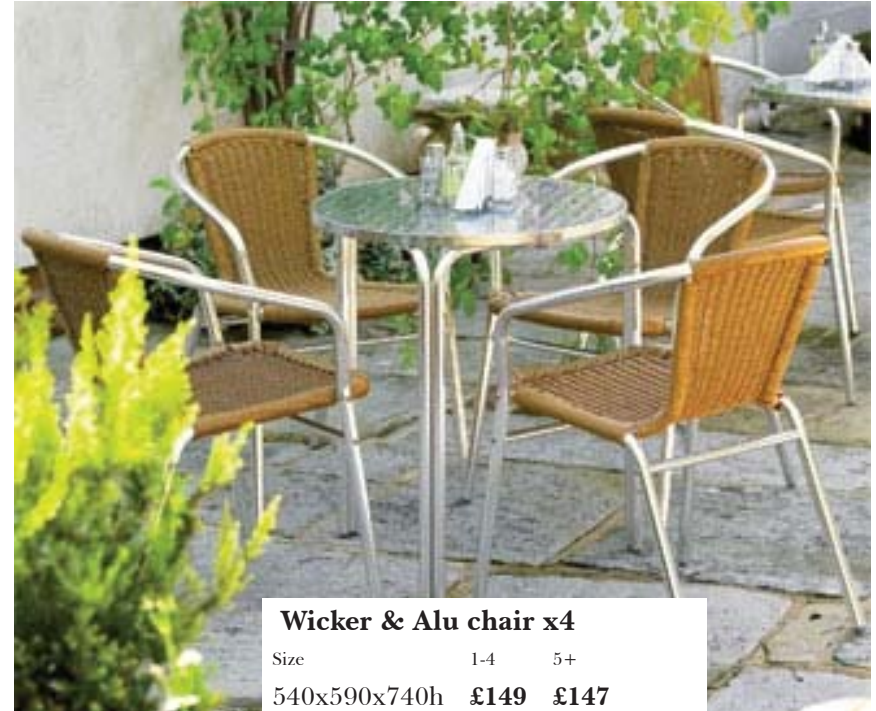

Wicker & Alu chair x4

Size	1-4	5+
540x590x740h	£149	£147