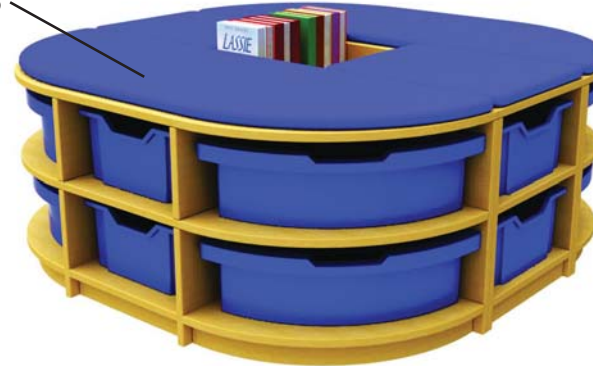

ACADEMY PRIMARY YEARS STORAGE

Rainbow Storage

5 Tray & 1 Shelf **£193**
1021x490x580h

6 Tray **£72**
355x615h

12 Tray **£119**
688x615h

5 Tray & 2 Drawers **£357**
1021x490x580h

1 Shelf **£168**
1021x490x580h

2 Door Cupboard **£257**
1021x490x580h

Kinderbox with Display Shelves **£149**
610x610x460h

Cushion **£45**

Island Unit **£615**
1252x1216x463h