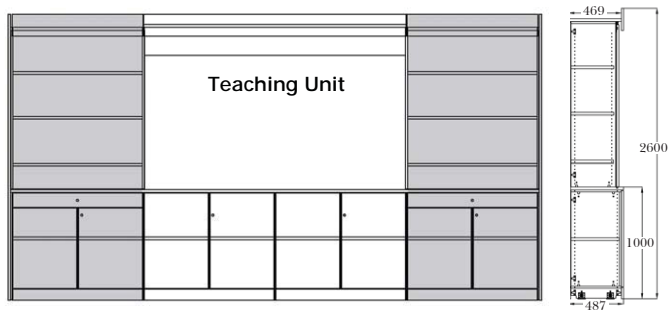

ACADEMY PRESENTATION AND STORAGE WALL

Teacherwall is made in three sections:
The Teaching Unit (TU) and
2 x Side Storage Units (SU)
Choose from our range of sizes
to suit your classroom
Dry wipe boards included in price