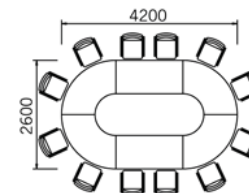

ACADEMY BOARDROOM/MEETING TABLES

Boardroom Boat shaped Tables

Model	Dimensions	Ileg	Column	Single	Panel
UBS30	3000x1200	£699	£1015	£699	£1015
UBS22	2200x1100	£413	£636	£636	£413
UBS18	1800x1100	£349	£572	£572	£349

Boardroom Circular Tables

Model	Dimensions	Ileg	Column	Single	Panel
UBC14	1400dia	-	£413	£413	£315
UBC12	1200dia	-	£381	£381	£255
UBC10	1000dia	-	£349	£349	£222

Boardroom Alternative Tables

Model	Dimensions	Ileg	Column	Single	Panel
UBA42W	1400dia	-	£1717	£1717	-

Boardroom Alternative Tables

Model	Dimensions	Ileg	Column	Single	Panel
UBA32K	1400dia	-	£1653	£1653	-

Boardroom Triangular Tables

Model	Dimensions	Ileg	Column	Single	Panel
UBT14	1400x1400	-	£477	£477	£381
UBT10	1050x1050	-	£413	£413	£318

Boardroom Alternative Tables

Model	Dimensions	Ileg	Column	Single	Panel
UBA26Q	1400dia	-	£1208	£1208	-