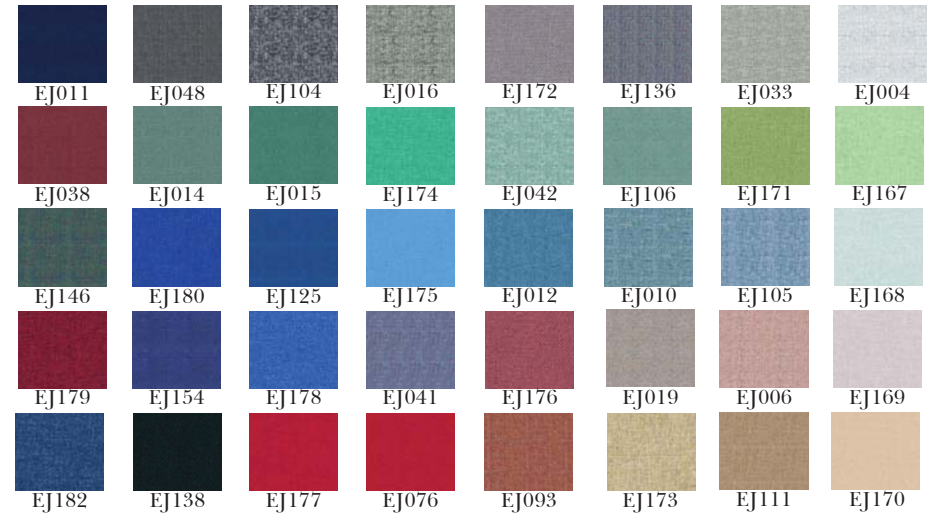

Cara Screen fabric range

Budget Freestanding Screens

Code	Dims	Price
FS1616	1600x1600	£79