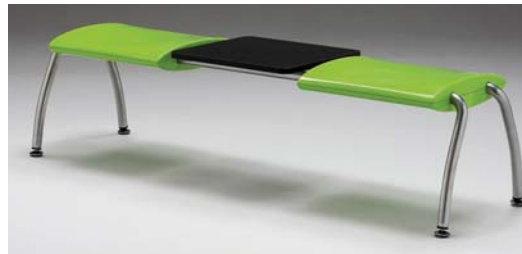

Orbit Seating

Description	Dimensions	Price
2 seat bench	1360 x 520	£195
2 seat bench with table	1790 x 520	£295
3 seat bench	1790 x 520	£295
2 seat with arms & back	1360 x 680	£395
3 seat with arms & back	1790 x 680	£495
1 Cushion (puma or mirage)		£39