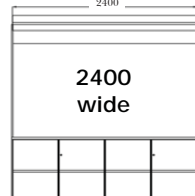

TU24
£2,388.00