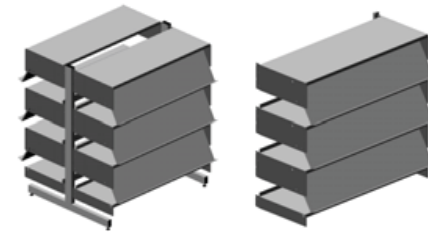

Library Double Sided Display + Storage Shelving

Model	Dimensions	Starter	Add-On
DS123590	900x350x1200h	£220	£179
DS153590	900x350x1500h	£276	£232
DS183590	900x350x1800h	£330	£282
DS213590	900x350x2100h	£395	£343